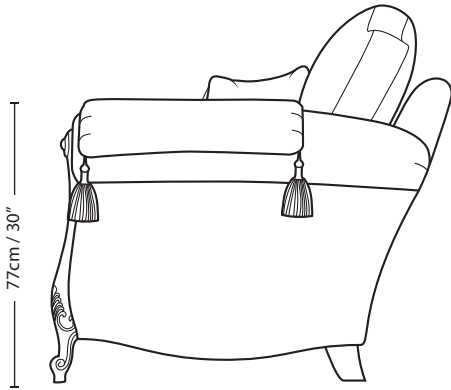

FLORENCE

1.5 SEATER

—29cm / 11.5"—||—— 69cm / 27" ——||——29cm / 11.5"—|

77cm / 30"

100cm / 40"

51cm / 20"

77cm / 30"

—127cm / 50"——

Overall Height	Overall Width	Overall Depth	Arm Height	Back Height of Frame	Seat Height	Arm Width	Inside Width Arm to Arm	Seat Depth to Cushions	Seat Depth no Cushions
100cm / 40"	127cm / 50"	99cm / 39"	77cm / 30"	77cm / 30"	51cm / 20"	29cm / 11.5"	69cm / 27"	58cm / 23"	74cm / 29"

Seating sizes vary to a great extent and particularly wherever there are soft cushions involved, this is magnified with front of seat to back cushion depths, whilst formal back cushions will vary with age and plumping. It is essential to note that scatter back cushion depths will adjust from which point you measure, overtime and with plumping, the accurate measurement does not exist as it will resize each and every time you enjoy its comfort.